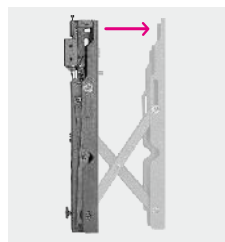

## Video Wall Mount (Pop out Digital Signage Mount)

Fits for most 37"-75" Screen

Easily pop-out & quick-lock mechanism

Screen Size  
**37" ~ 75"**

VESA Compatible  
200x200 300x200  
400x200 400x400  
600x400

Weight Capacity  
**45kg/99lbs**

Profile to Wall  
**68-215mm/  
2.7"-8.5"**

Screen Level  
**+3° ~ -3°**

Anti-theft

**Protects Displays**  
by removing the possibility of accidental pop-outs via the plastic locking pieces.

**Built-in Screen Level Adjustment**  
for seamless display alignment and level.

**Pop-Out Extension**  
easily pulls out for installation and maintenance

**Anti-Theft Design**  
(require for a padlock)