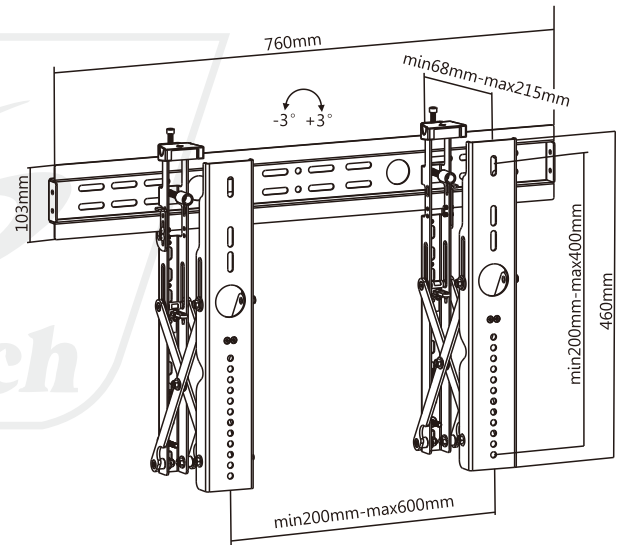

# SVW02-46T

## Video Wall Mount (Pop out Digital Signage Mount)

Fits for most 37"-75" Screen

Easily pop-out & quick-lock mechanism

Screen Size  
**37" ~ 75"**

VESA Compatible  
200x200 300x200  
400x200 400x400  
600x400

Weight Capacity  
**45kg/99lbs**

Profile to Wall  
**68-215mm/  
2.7"-8.5"**

Screen Level  
**+3° ~ -3°**

Anti-theft

**Protects Displays**  
by removing the possibility of accidental pop-outs via the plastic locking pieces.

**Built-in Screen Level Adjustment**  
for seamless display alignment and level.

**Pop-Out Extension**  
easily pulls out for installation and maintenance

**Anti-Theft Design**  
(require for a padlock)